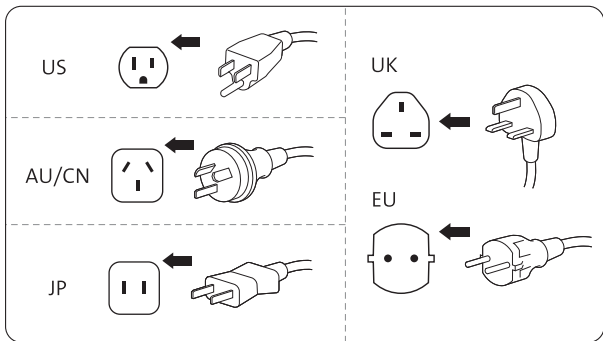

## SD5760T Thunderbolt™ 4 Dual 4K Docking Station

**US**

**EU**

**UK**

**AU/CN**

**JP**

[kensington.com/register](https://kensington.com/register)

1