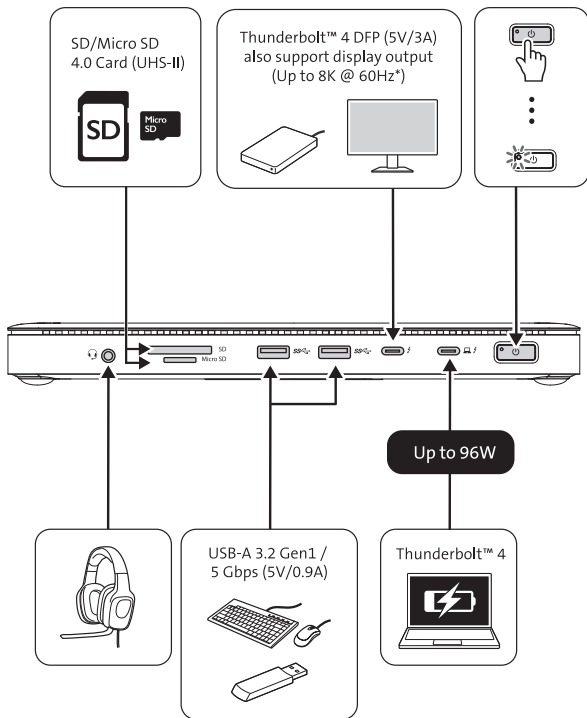

## SD5760T Thunderbolt™ 4 Dual 4K Docking Station

**US**

**EU**

**UK**

**AU/CN**

**JP**

[kensington.com/register](https://kensington.com/register)

1