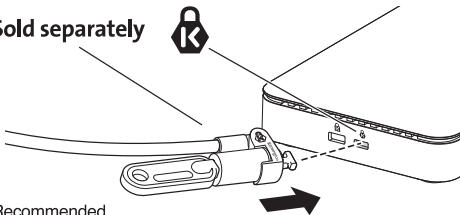

1

2

**< = 13.2lbs**  
**(< = 6.0kg)**

**Sold separately**

Recommended  
K65020WW MicroSaver® 2.0 Keyed Lock

**Sold separately**

Recommended  
K65021WW NanoSaver™ Keyed Laptop Lock

[www.kensington.com/support](http://www.kensington.com/support)