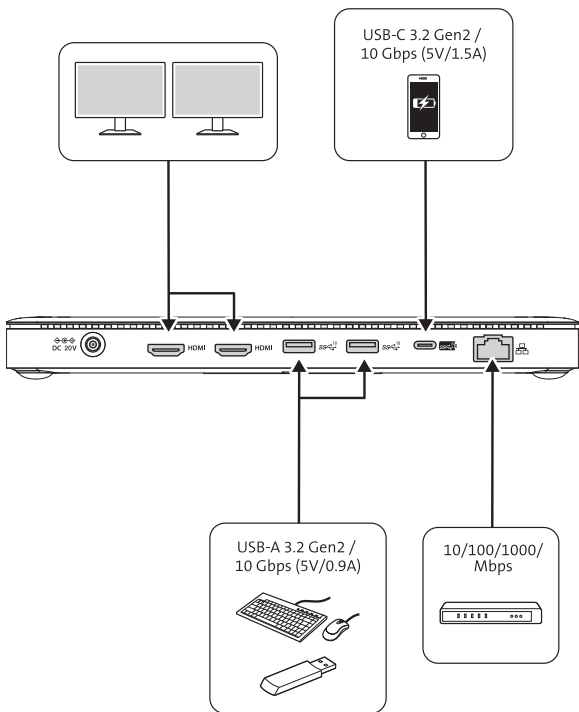

## SD5760T Thunderbolt™ 4 Dual 4K Docking Station

**US**

**EU**

**UK**

**AU/CN**

**JP**

[kensington.com/register](https://kensington.com/register)

1