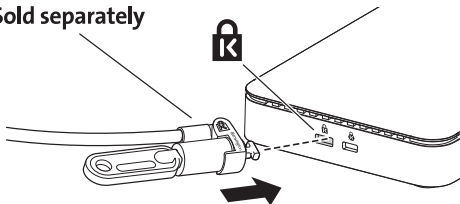

1

2

**< = 13.2lbs**  
**(< = 6.0kg)**

**Sold separately**

Recommended  
K65020WW MicroSaver® 2.0 Keyed Lock

**Sold separately**

Recommended  
K65021WW NanoSaver™ Keyed Laptop Lock

[www.kensington.com/support](http://www.kensington.com/support)