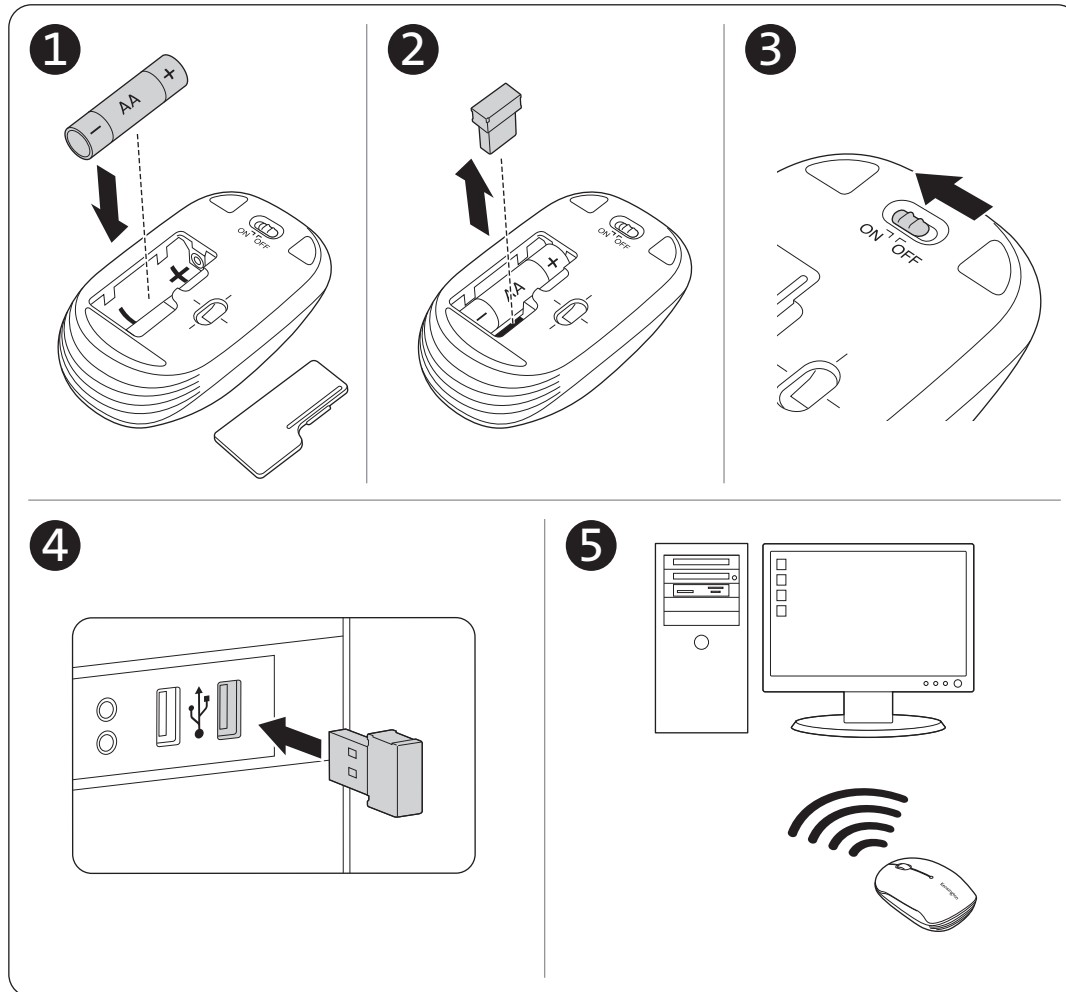

K72452 Pro Fit 2.4GHz Wireless Mouse QSG Insert 150mm X 150mm

Kensington®

K72452 901-3097-00